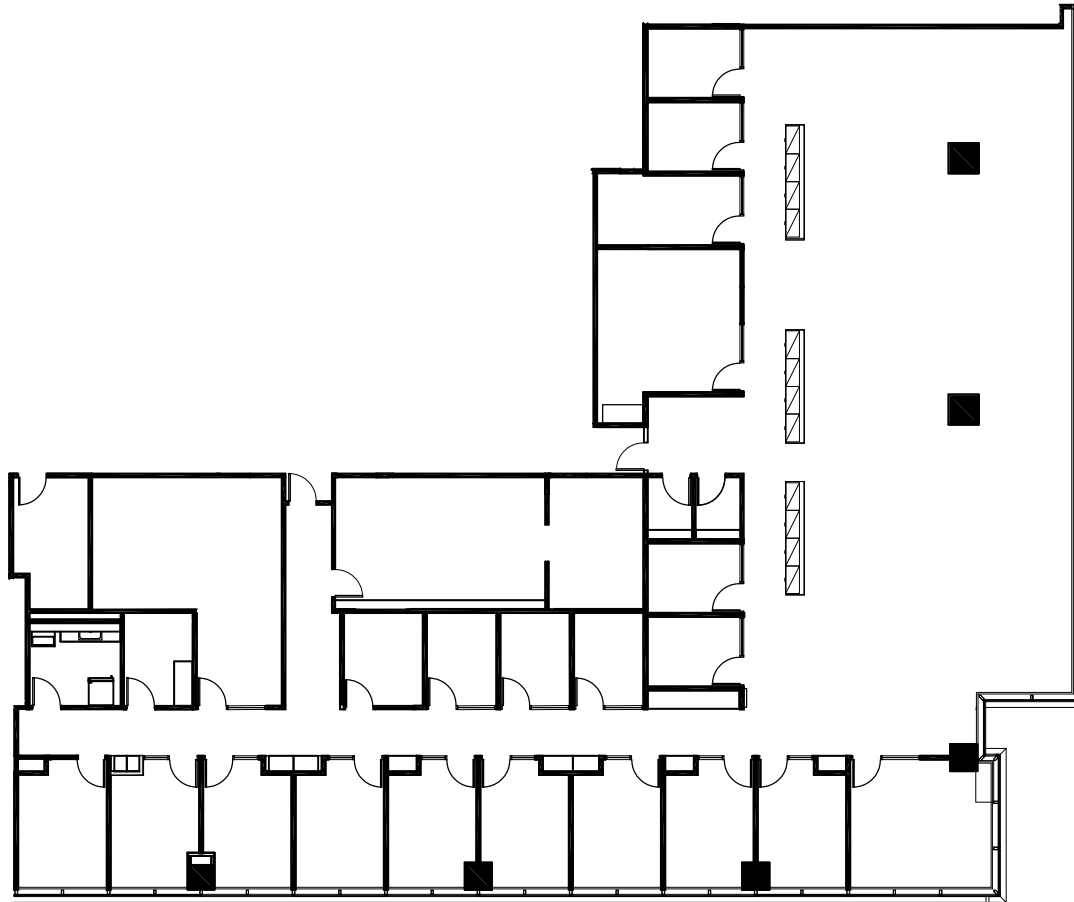

SUITE 950 - 8,769 RSF

TOUR THE SPACE

KEY PLAN

Greg Frankum

404.842.6565

Greg.Frankum@transwestern.com

Matt Spickard

404.842.6566