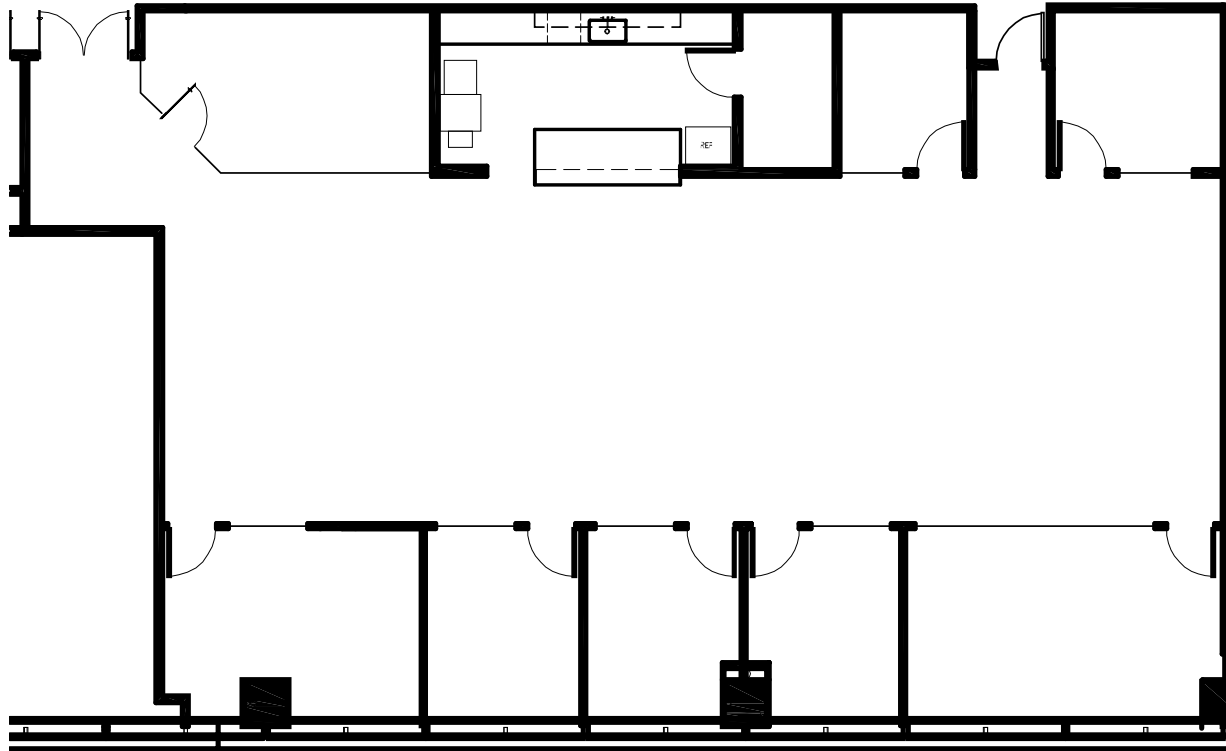

SUITE 875 - 3,703 RSF

TOUR THE SPACE

KEY PLAN

Greg Frankum

404.842.6565

Greg.Frankum@transwestern.com

Matt Spickard

404.842.6566