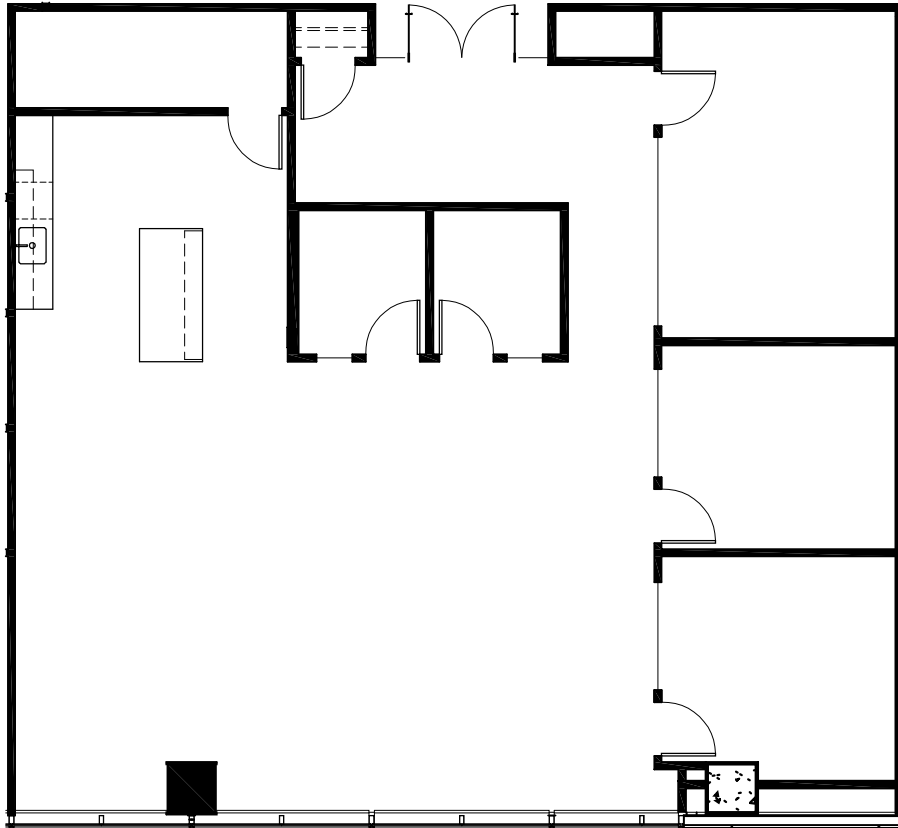

SUITE 310 - 2,678 RSF

TOUR THE SPACE

KEY PLAN

Greg Frankum

404.842.6565

Greg.Frankum@transwestern.com

Matt Spickard

404.842.6566