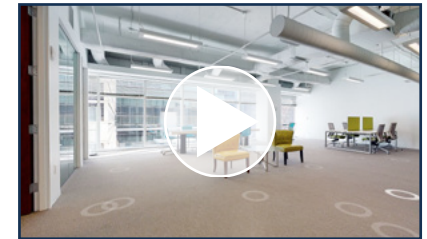

SUITE 310 - 2,678 RSF

TOUR THE SPACE

KEY PLAN

Greg Frankum

404.842.6565

Greg.Frankum@transwestern.com

Matt Spickard

404.842.6566