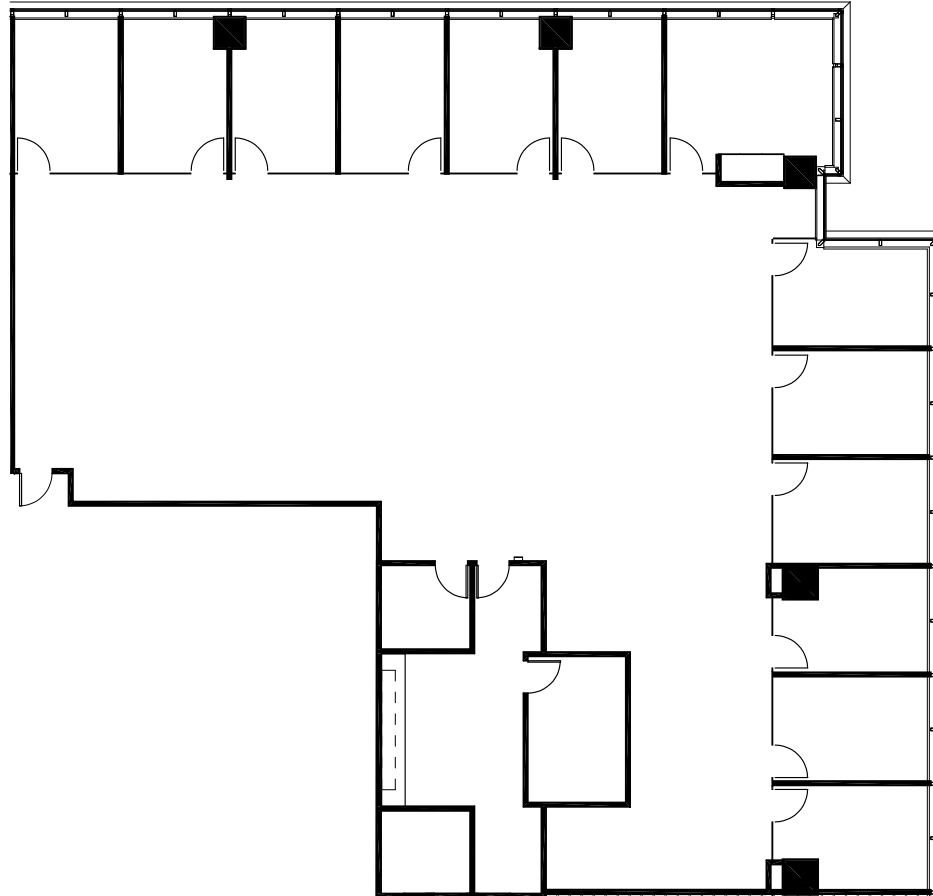

SUITE 775 - 6,493 RSF

TOUR THE SPACE

KEY PLAN

Greg Frankum

404.842.6565

Greg.Frankum@transwestern.com

Matt Spickard

404.842.6566