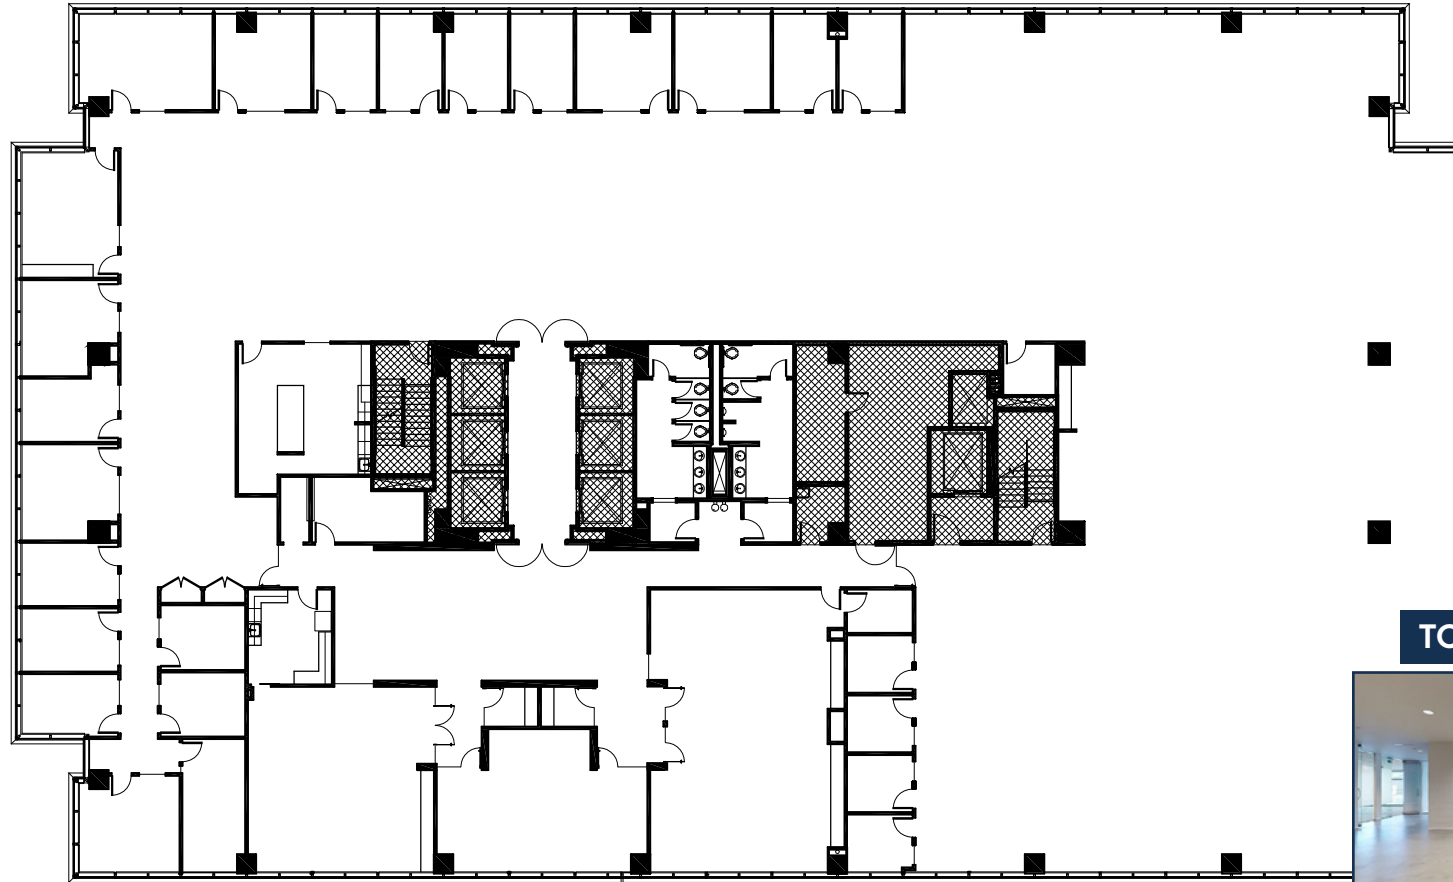

SUITE 600 - 28,049 RSF

TOUR THE SPACE

Greg Frankum

404.842.6565

Greg.Frankum@transwestern.com

Matt Spickard

404.842.6566

Matt.Spickard@transwestern.com